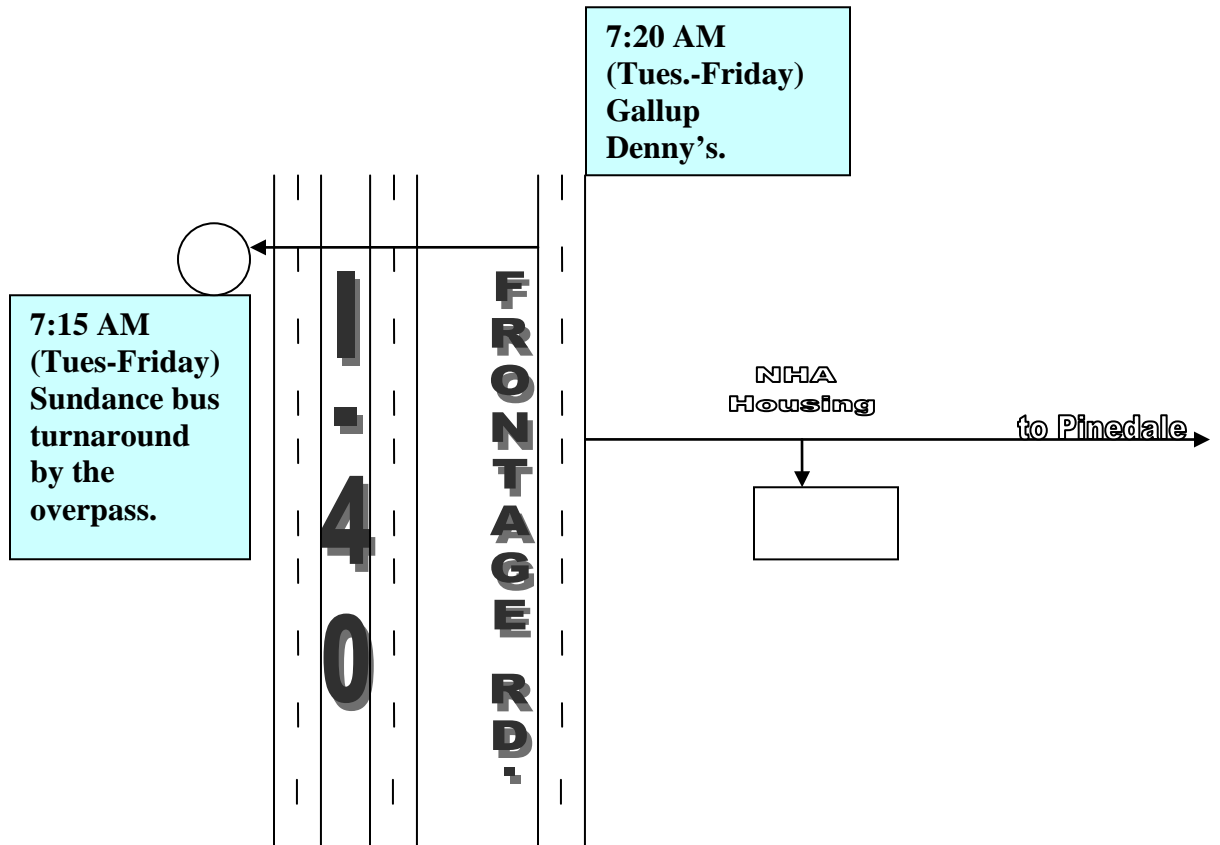

2015-2016 WINGATE HIGH SCHOOL

1 SUNDANCE AND GALLUP DAY STUDENT BUS ROUTE (Pick-up)

- This is the regular pick-up times from Monday – Friday weekly.

WEST

EAST

PARENTS: Students need to be at the pick-up point 10 minutes prior to the bus run.

The driver will leave WHS at 7:00 AM and return at 7:45 AM.